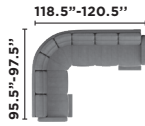

SAMPLE CONFIGURATIONS

* Optional round or square corner available

AVAILABLE PIECES

LHF	H 38.5" - 42.5" D 37" - 38.5" W 28.5" - 30.5"	H 38.5" - 42.5" D 37" - 38.5" W 38" - 40"	H 38.5" - 42.5" D 61" W 38" - 40"	
	123 - HR-manual recliner with manual reclining ratchet headrest, 23" seat width 125 - OPH-power recliner with power reclining headrest, 23" seat width	181 - HR-manual wide recliner with manual reclining ratchet headrest, 32.5" seat width 186 - OPH-power wide recliner with power reclining headrest, 32.5" seat width	281 - HR-manual wide reclining chaise with manual reclining ratchet headrest, 32.5" seat width 285 - OPH-power, wide reclining chaise with power reclining headrest, 32.5" seat width	
RHF	H 38.5" - 42.5" D 37" - 38.5" W 28.5" - 30.5"	H 38.5" - 42.5" D 37" - 38.5" W 38" - 40"	H 38.5" - 42.5" D 61" W 38" - 40"	
	133 - HR-manual recliner with manual reclining ratchet headrest, 23" seat width 135 - OPH-power recliner with power reclining headrest, 23" seat width	191 - HR-manual wide recliner with manual reclining ratchet headrest, 32.5" seat width 196 - OPH-power wide recliner with power reclining headrest, 32.5" seat width	291 - HR-manual wide reclining chaise with manual reclining ratchet headrest, 32.5" seat width 295 - OPH-power, wide reclining chaise with power reclining headrest, 32.5" seat width	
ARMLESS	H 38.5" - 42.5" D 37" - 38.5" W 23"	H 38.5" - 42.5" D 37" - 38.5" W 23"	H 38.5" - 42.5" D 37" - 38.5" W 32.5"	H 38.5" - 42.5" D 37" - 38.5" W 32.5"
	401 - HR-manual recliner with manual reclining ratchet headrest, 23" seat width 415 - OPH-power recliner with power reclining headrest, 23" seat width	410 - stationary seat, 23" seat width	481 - HR-manual wide recliner with manual reclining ratchet headrest, 32.5" seat width 486 - OPH-power wide recliner with power reclining headrest, 32.5" seat width	490 - Wide stationary seat, 32.5" seat width
CORNER	D 44" W 44"	D 38.5" W 38.5"		
	500 - Round	510 - Square		
CONSOLES	H 38" D 36" W 13.5"	H 23.5" D 31" W 7"	H 23.5" D 31" W 13"	H 38" D 36" W 23"
	701 - Straight console with back & black cup holders 702 - Straight console with back & silver cup holders	711 - Straight console with black cup holder 712 - Straight console with silver cup holder	751 - Straight console with black cup holders 752 - Straight console with silver cup holders	771 - Curved console with back & black cup holders 772 - Curved console with back & silver cup holders