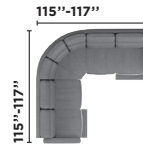

SAMPLE CONFIGURATIONS

* Optional round or square corner available

AVAILABLE PIECES

LHF	H 38.5" - 42.5" D 37" - 38.5" W 28.5" - 30.5"	H 38.5" - 42.5" D 37" - 38.5" W 38" - 40"	H 38.5" - 42.5" D 61" W 38" - 40"	
	123 - HR-manual recliner with manual reclining ratchet headrest, 23" seat width 125 - OPH-power recliner with power reclining headrest, 23" seat width	181 - HR-manual wide recliner with manual reclining ratchet headrest, 32.5" seat width 186 - OPH-power wide recliner with power reclining headrest, 32.5" seat width	281 - HR-manual wide reclining chaise with manual reclining ratchet headrest, 32.5" seat width 285 - OPH-power, wide reclining chaise with power reclining headrest, 32.5" seat width	
RHF	H 38.5" - 42.5" D 37" - 38.5" W 28.5" - 30.5"	H 38.5" - 42.5" D 37" - 38.5" W 38" - 40"	H 38.5" - 42.5" D 61" W 38" - 40"	
	133 - HR-manual recliner with manual reclining ratchet headrest, 23" seat width 135 - OPH-power recliner with power reclining headrest, 23" seat width	191 - HR-manual wide recliner with manual reclining ratchet headrest, 32.5" seat width 196 - OPH-power wide recliner with power reclining headrest, 32.5" seat width	291 - HR-manual wide reclining chaise with manual reclining ratchet headrest, 32.5" seat width 295 - OPH-power, wide reclining chaise with power reclining headrest, 32.5" seat width	
ARMLESS	H 38.5" - 42.5" D 37" - 38.5" W 23"	H 38.5" - 42.5" D 37" - 38.5" W 23"	H 38.5" - 42.5" D 37" - 38.5" W 32.5"	H 38.5" - 42.5" D 37" - 38.5" W 32.5"
	401 - HR-manual recliner with manual reclining ratchet headrest, 23" seat width 415 - OPH-power recliner with power reclining headrest, 23" seat width	410 - stationary seat, 23" seat width	481 - HR-manual wide recliner with manual reclining ratchet headrest, 32.5" seat width 486 - OPH-power wide recliner with power reclining headrest, 32.5" seat width	490 - Wide stationary seat, 32.5" seat width
CORNER	D 44" W 44"	D 38.5" W 38.5"		
	500 - Round	510 - Square		
CONSOLES	H 38" D 36" W 13.5"	H 23.5" D 31" W 7"	H 23.5" D 31" W 13"	H 38" D 36" W 23"
	701 - Straight console with back & black cup holders 702 - Straight console with back & silver cup holders	711 - Straight console with black cup holder 712 - Straight console with silver cup holder	751 - Straight console with black cup holders 752 - Straight console with silver cup holders	771 - Curved console with back & black cup holders 772 - Curved console with back & silver cup holders