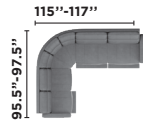

SAMPLE CONFIGURATIONS

* Optional round or square corner available

AVAILABLE PIECES

LHF	H 38.5" - 42.5" D 37" - 38.5" W 28.5" - 30.5"	H 38.5" - 42.5" D 37" - 38.5" W 38" - 40"	H 38.5" - 42.5" D 61" W 38" - 40"	
	123 - HR-manual recliner with manual reclining ratchet headrest, 23" seat width 125 - OPH-power recliner with power reclining headrest, 23" seat width	181 - HR-manual wide recliner with manual reclining ratchet headrest, 32.5" seat width 186 - OPH-power wide recliner with power reclining headrest, 32.5" seat width	281 - HR-manual wide reclining chaise with manual reclining ratchet headrest, 32.5" seat width 285 - OPH-power, wide reclining chaise with power reclining headrest, 32.5" seat width	
RHF	H 38.5" - 42.5" D 37" - 38.5" W 28.5" - 30.5"	H 38.5" - 42.5" D 37" - 38.5" W 38" - 40"	H 38.5" - 42.5" D 61" W 38" - 40"	
	133 - HR-manual recliner with manual reclining ratchet headrest, 23" seat width 135 - OPH-power recliner with power reclining headrest, 23" seat width	191 - HR-manual wide recliner with manual reclining ratchet headrest, 32.5" seat width 196 - OPH-power wide recliner with power reclining headrest, 32.5" seat width	291 - HR-manual wide reclining chaise with manual reclining ratchet headrest, 32.5" seat width 295 - OPH-power, wide reclining chaise with power reclining headrest, 32.5" seat width	
ARMLESS	H 38.5" - 42.5" D 37" - 38.5" W 23"	H 38.5" - 42.5" D 37" - 38.5" W 23"	H 38.5" - 42.5" D 37" - 38.5" W 32.5"	H 38.5" - 42.5" D 37" - 38.5" W 32.5"
	401 - HR-manual recliner with manual reclining ratchet headrest, 23" seat width 415 - OPH-power recliner with power reclining headrest, 23" seat width	410 - stationary seat, 23" seat width	481 - HR-manual wide recliner with manual reclining ratchet headrest, 32.5" seat width 486 - OPH-power wide recliner with power reclining headrest, 32.5" seat width	490 - Wide stationary seat, 32.5" seat width
CORNER	D 44" W 44"	D 38.5" W 38.5"		
	500 - Round	510 - Square		
CONSOLES	H 38" D 36" W 13.5"	H 23.5" D 31" W 7"	H 23.5" D 31" W 13"	H 38" D 36" W 23"
	701 - Straight console with back & black cup holders 702 - Straight console with back & silver cup holders	711 - Straight console with black cup holder 712 - Straight console with silver cup holder	751 - Straight console with black cup holders 752 - Straight console with silver cup holders	771 - Curved console with back & black cup holders 772 - Curved console with back & silver cup holders