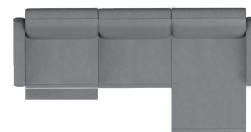

WIDE CLEOPATRA SOFA (RHF or LHF)
H 38.5", 41" or 42.5"
D 37" or 38.5"
W 109.5", 110.5" or 113.5"

LHF = Left Hand Facing
RHF = Right Hand Facing
H = Height
D = Depth
W = Width
HR = Manual recliner with manual reclining headrest
OPH = Power recliner with power reclining headrest

*Measurements are in inches and may vary slightly. Options subject to change without notice.